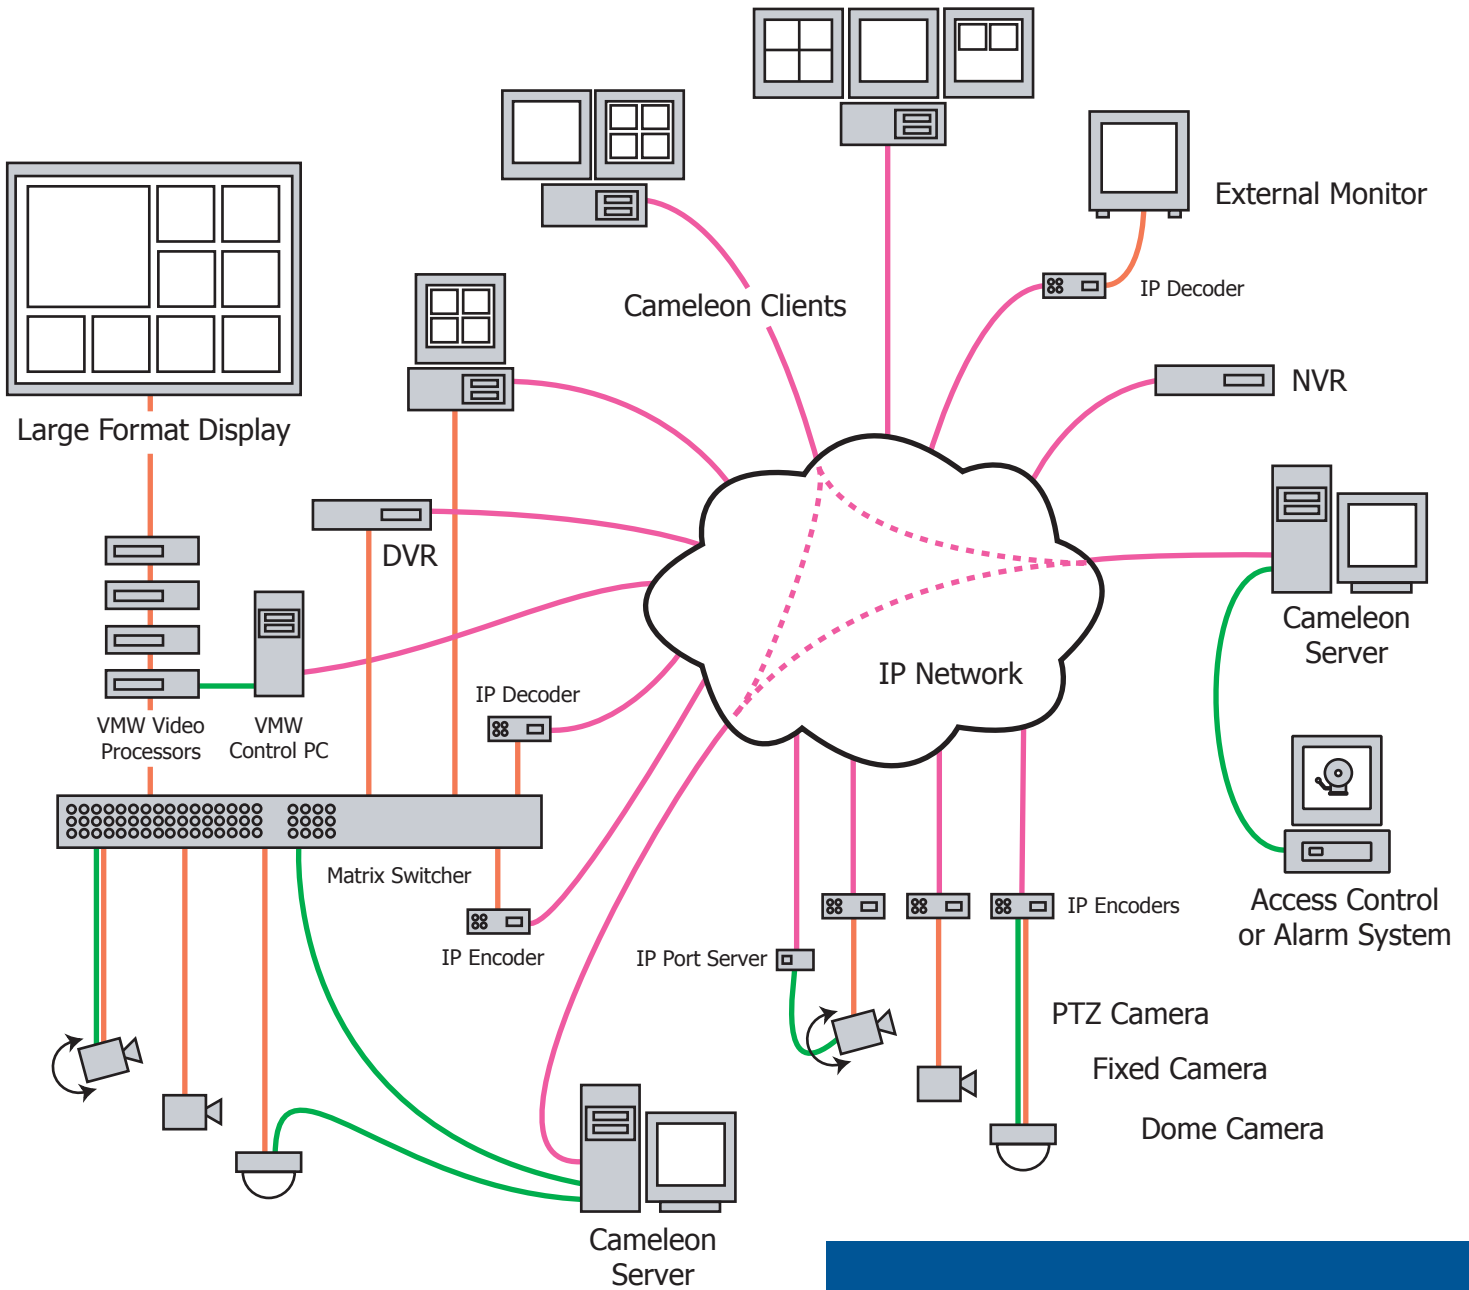

CAMELEON™

Version 4

ADVANCED CCTV CONTROL AND DISPLAY SOFTWARE

Cameleon Version 4 is a full-featured solution that allows you to view and control IP and analog video simultaneously through a single interface. Camera control is a snap thanks to drag-and-drop selection of cameras and mouse movement control.

Alarm Management

Access Control and Alarm Integration

APPLICATIONS

Security

- Corporate offices
- Hospitals
- Correctional facilities
- Casinos
- Industrial sites
- Warehouses & factories
- Retail & malls
- Colleges & universities

Transportation

- Airports
- Highways
- Port facilities
- Transit systems
- Cruise ships

NEW THREATS.
NEW THINKING.™

ADVANCED CCTV CONTROL AND DISPLAY SOFTWARE

ICx 360 Surveillance
 4218 Commerce Circle,
 Victoria, BC V8Z 6N6
 Canada